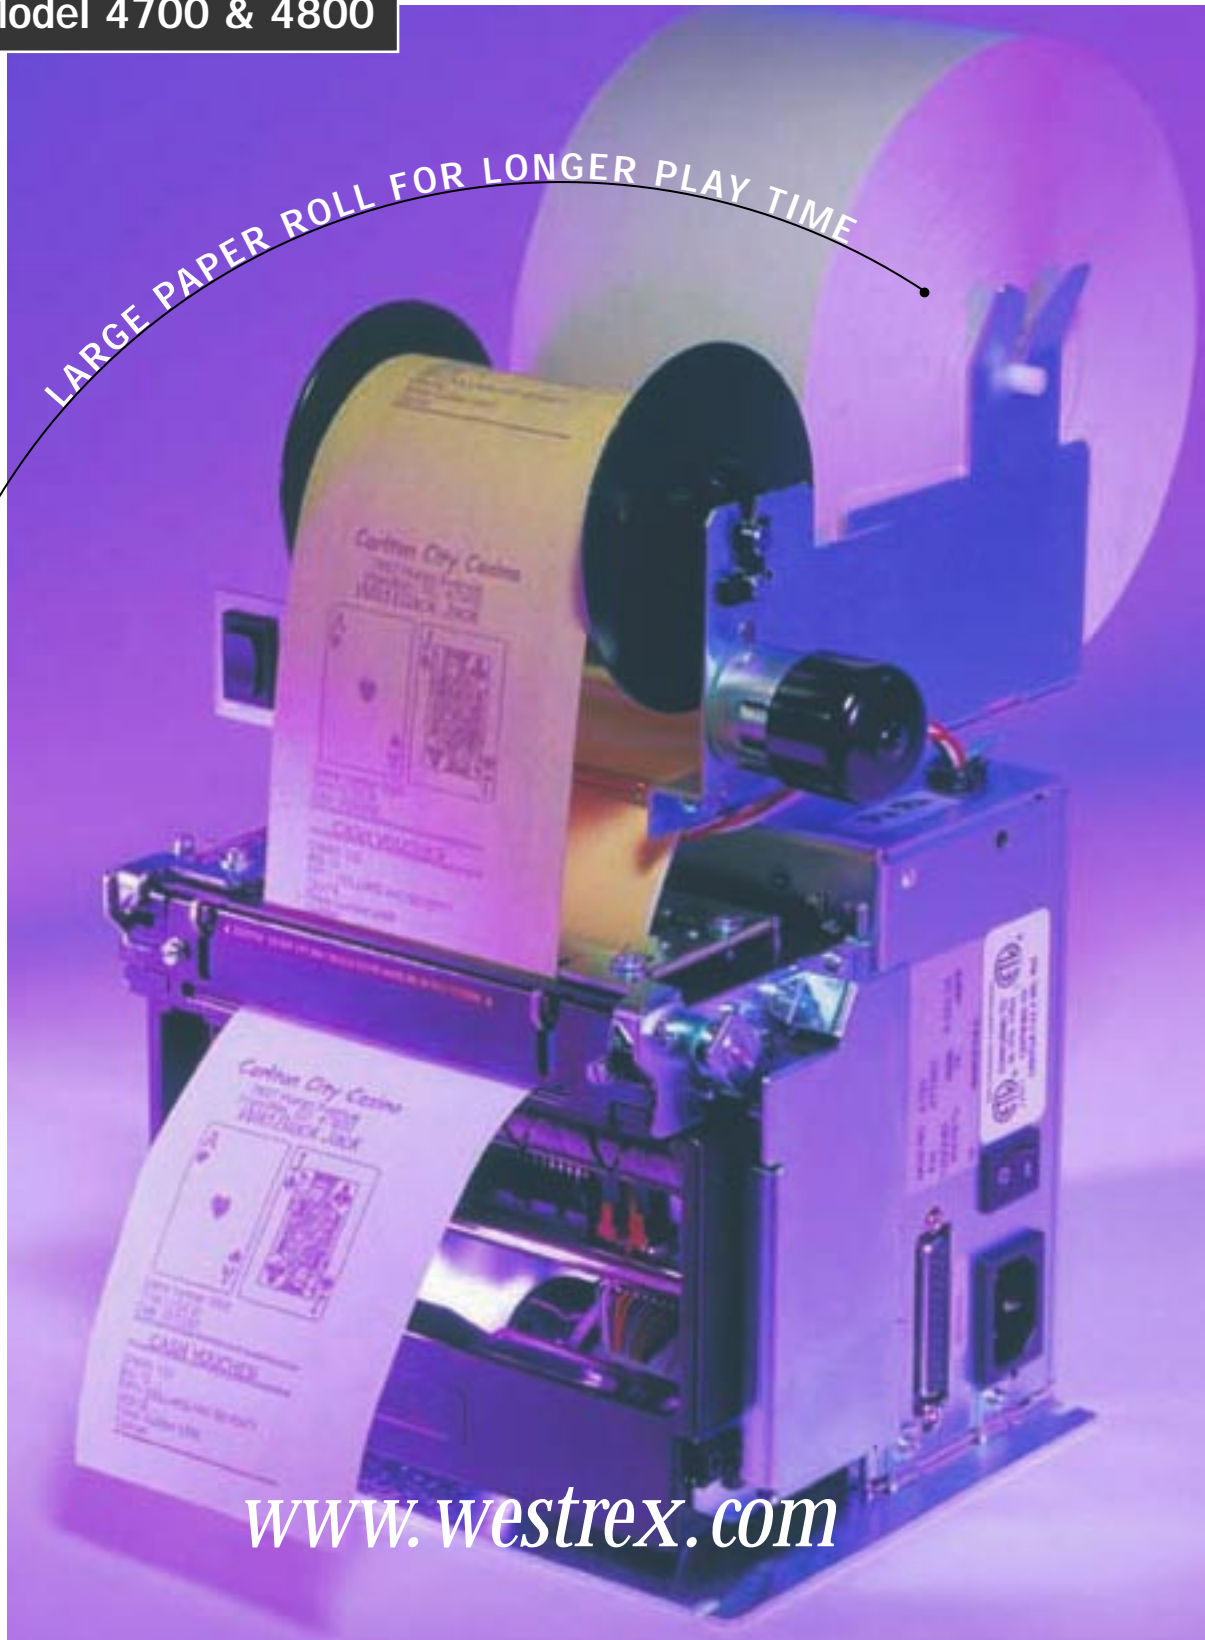

Features

- Durable, 40 column impact dot matrix printer uses 3¼" wide paper
- Large 5" diameter paper roll for longer play time, 3¼" or 4" diameter also available
- Two-ply paper roll for both receipt and journal copy, or single-ply for receipt only
- Autocutter cuts the receipt paper only, the journal copy remains uncut and intact
- Take-up handler for the journal copy
- Easy to load paper and cartridge ribbon
- Open design for easy paper loading and quick ribbon replacement
- High performance graphics for logos, barcodes and promotional messages
- 120/240 VAC switch selectable – Model 4700
- 24 VDC – Model 4800
- Serial or parallel interface
- Printer setup stored in EEPROM – rocker switch selectable
- Printer drivers available for Windows NT, 95/98, 2000

Options

- 44, 52, 60 or 66 columns
- Interface cables
- Paper out switch
- Custom programmable EPROM
- Time and date calendar

Kiosk/Gaming Printer

Model 4700 & 4800

LARGE PAPER ROLL FOR LONGER PLAY TIME

www.westrex.com

4700/4800 Specifications

Printing Characteristics

Speed	• Up to 3.4 lines/second
Method	• Bidirectional
Type	• 9-needle impact dot matrix
Paper feed	• Friction roller
Number of columns	• 40 standard; optional 44, 52, 60, 66
Characters/inch	• 12 standard (6 elongated)
Line spacing	• 8 lines/inch
Character set	• Full 96 character ASCII
Selectable bar codes	• UPC-A, Interleaved 2 of 5, Code 39, Code 128
Buffer	• 6K standard

Physical Characteristics

Dimensions w/ 4"D paper attached (W x D x H)	• 190.5mm x 218.7mm x 274.6mm (7.5" x 8.6" x 10.81")
Dimensions w/ 5"D paper attached (W x D x H)	• 190.5mm x 218.7mm x 300.5mm (7.5" x 8.6" x 11.83")
Weight	• 4.7 kg (10.4 lbs. with 5"D paper)